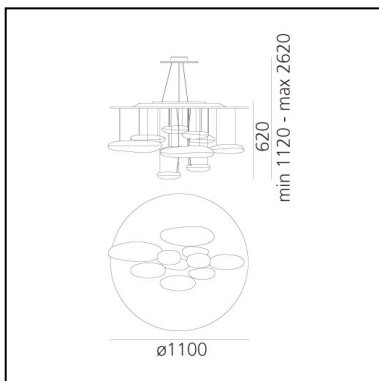

LUMINAIRE

- Watt: **320W**
- Voltage: **220V-240V**
- Delivered lumens output: **6600lm**
- CCT: **3000K**

Notes

Its modular shape lends itself to the creation and realisation of customized compositions, supplied as special project.

DESCRIPTION

A ceiling fixture that places a floating assembly of large pebbles below a simple modern aluminium disc. These in turn reflect each other bouncing light between their taugth bio - morphic surfaces and reflecting the environment around them. During the day the piece acts as a sculptural object reflecting the dynamics of natural light and the movement of people around them. Die-cast aluminium lighting units; reflective units made of injection-moulded thermoplastic material with metallic finish; die-cast aluminium reflector.

PRODUCT CODE: 1397110A

FEATURES

- Article Code: **1397110A**
- Colour: **Polished chrome**
- Installation: **Suspension**
- Material: **Aluminium, ABS, steel**
- Series: **Design Collection, Hydro**
- Environment: **Indoor**
- Area contract: **Hospitality, Office, Residential**
- Emission: **Indirect**
- design by: **Ross Lovegrove**

DIMENSIONS

- Height: **cm 60**
- Diameter: **cm 110**
- Max Height from ceiling: **cm 200**
- Glow Wire Test: **650°**

NOT INCLUDED SOURCES

- Category: **HALO**
- Number: **2**
- Lbs: **Qt-de12**
- Watt: **160W**
- Socket: **R7s**
- Color Rendering: **1a**
- Color temperature (K): **2950K**
- Duration (h): **2000h**

ALTERNATIVE SOURCES